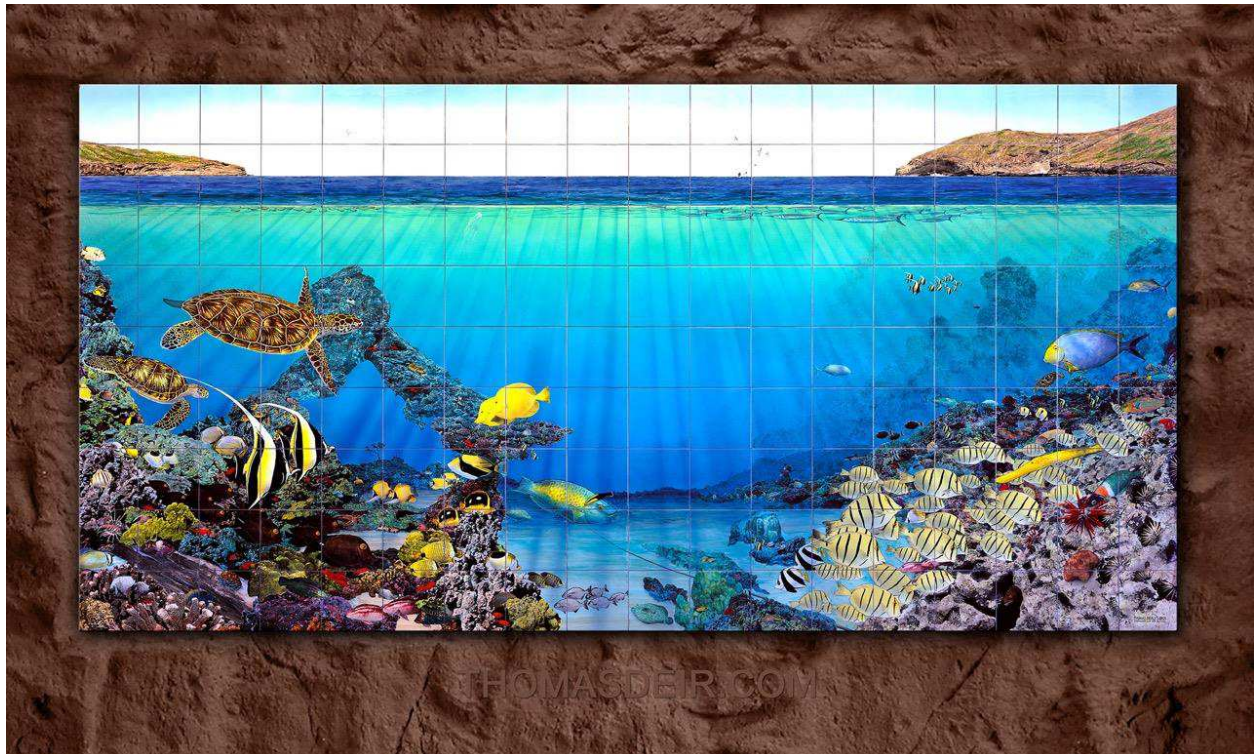

About Thomas Deir Studios

Thomas Deir Studios, founded nearly 25 years ago, provides high quality Hawaii artwork to customers in and around Honolulu, HI, and other U.S. states and other countries. Deir's Hawaii art includes original paintings on canvas, Giclee prints, custom tile murals and mosaics.

Many of Hawaii artist Thomas Deir's original tile murals grace locations on Oahu, including the entrance of Hanauma Bay Nature Preserve and 15 public schools across Oahu. The murals range in size and they are less than 140 square feet. Two of Deir's larger tile murals adorn walls at the Hale Koa Hotel in Waikiki and Hilton Hawaiian Waikiki Resort. For more information, visit <http://www.thomasdeir.com/> and <https://www.thomasdeirstudios.com>.

Hanauma Bay Entrance Tile Mural